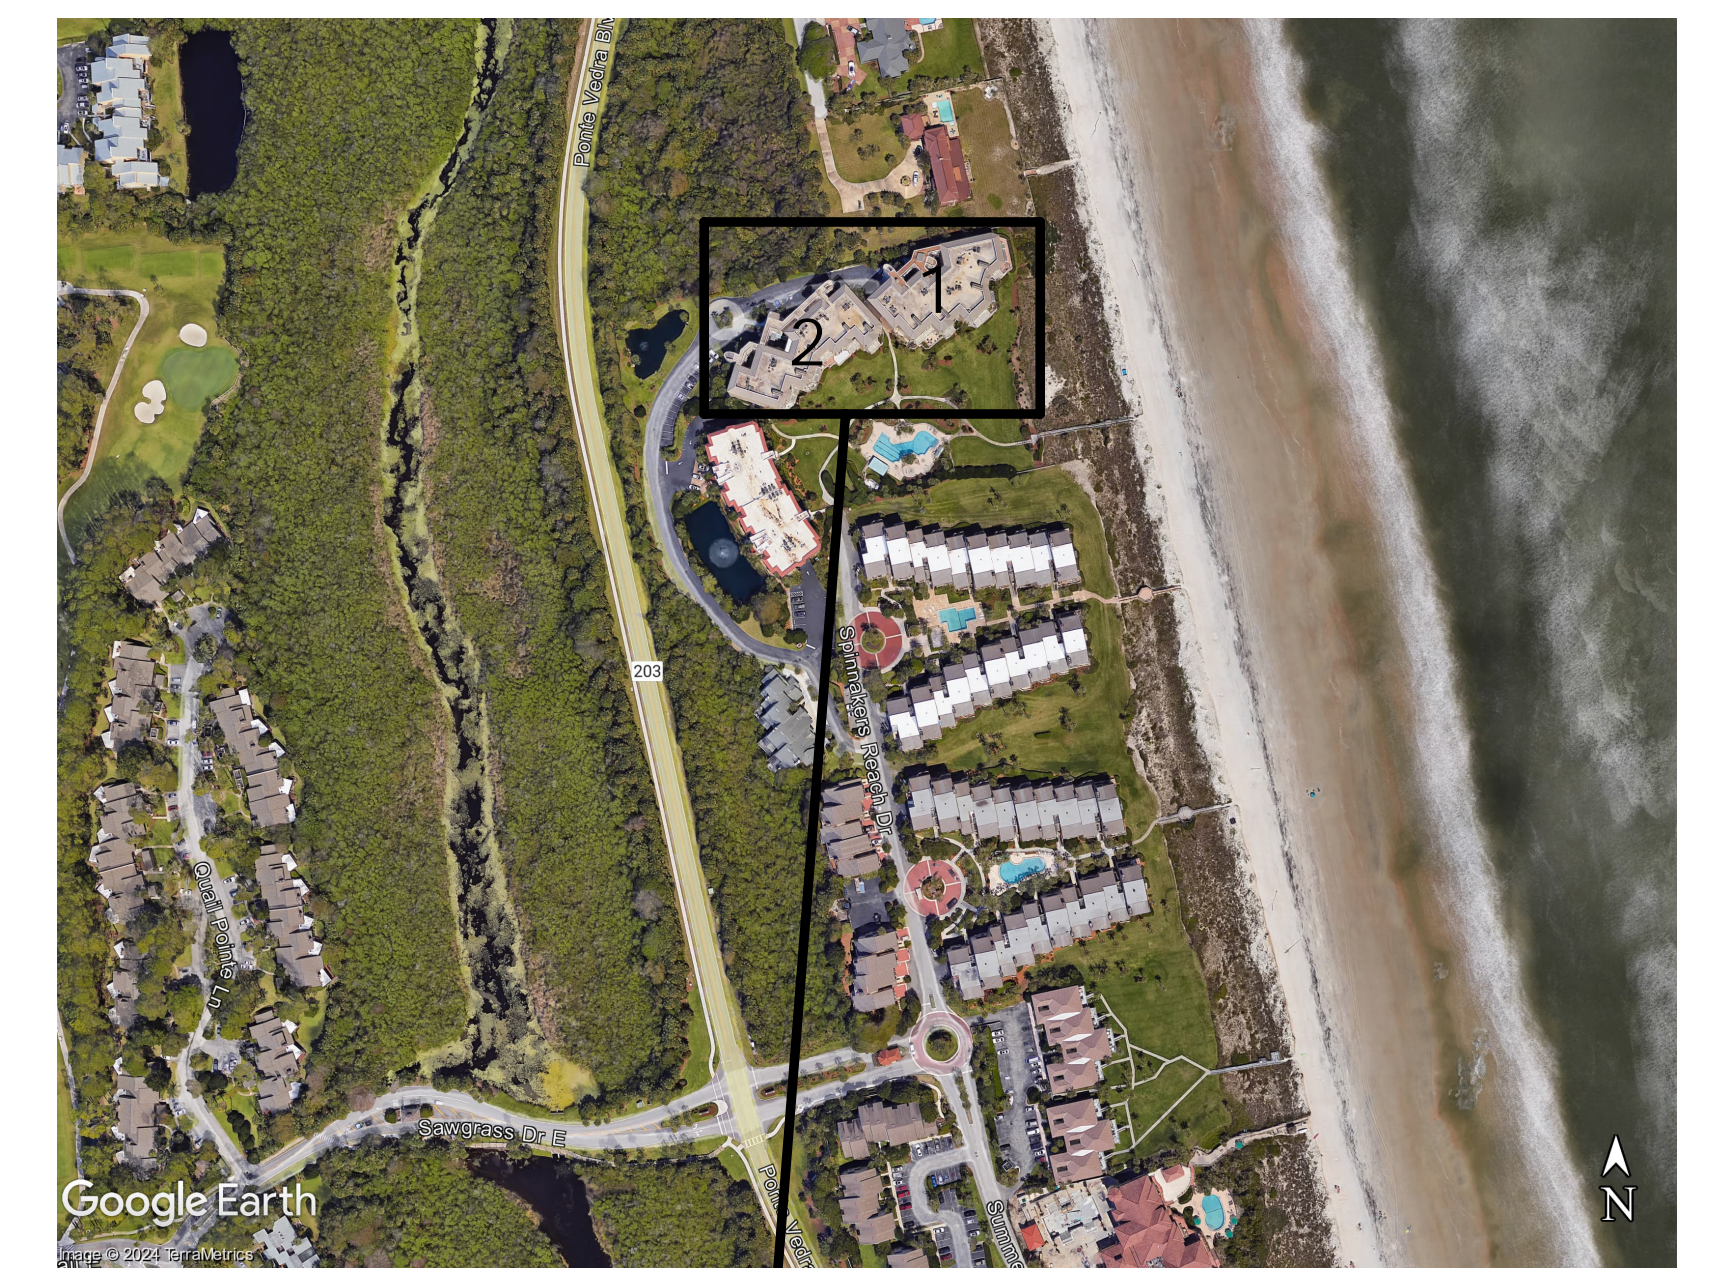

# Windemere Condominiums Roof Replacement (Buildings One and Two)

## PROJECT LOCATION

PROJECT LOCATION:  
WINDEMERE CONDOMINIUMS  
931 SPRINNAKERS REACH DRIVE  
PONTE VEDRA, FL 32082

Project Number  
Date

Project Number  
Issue Date